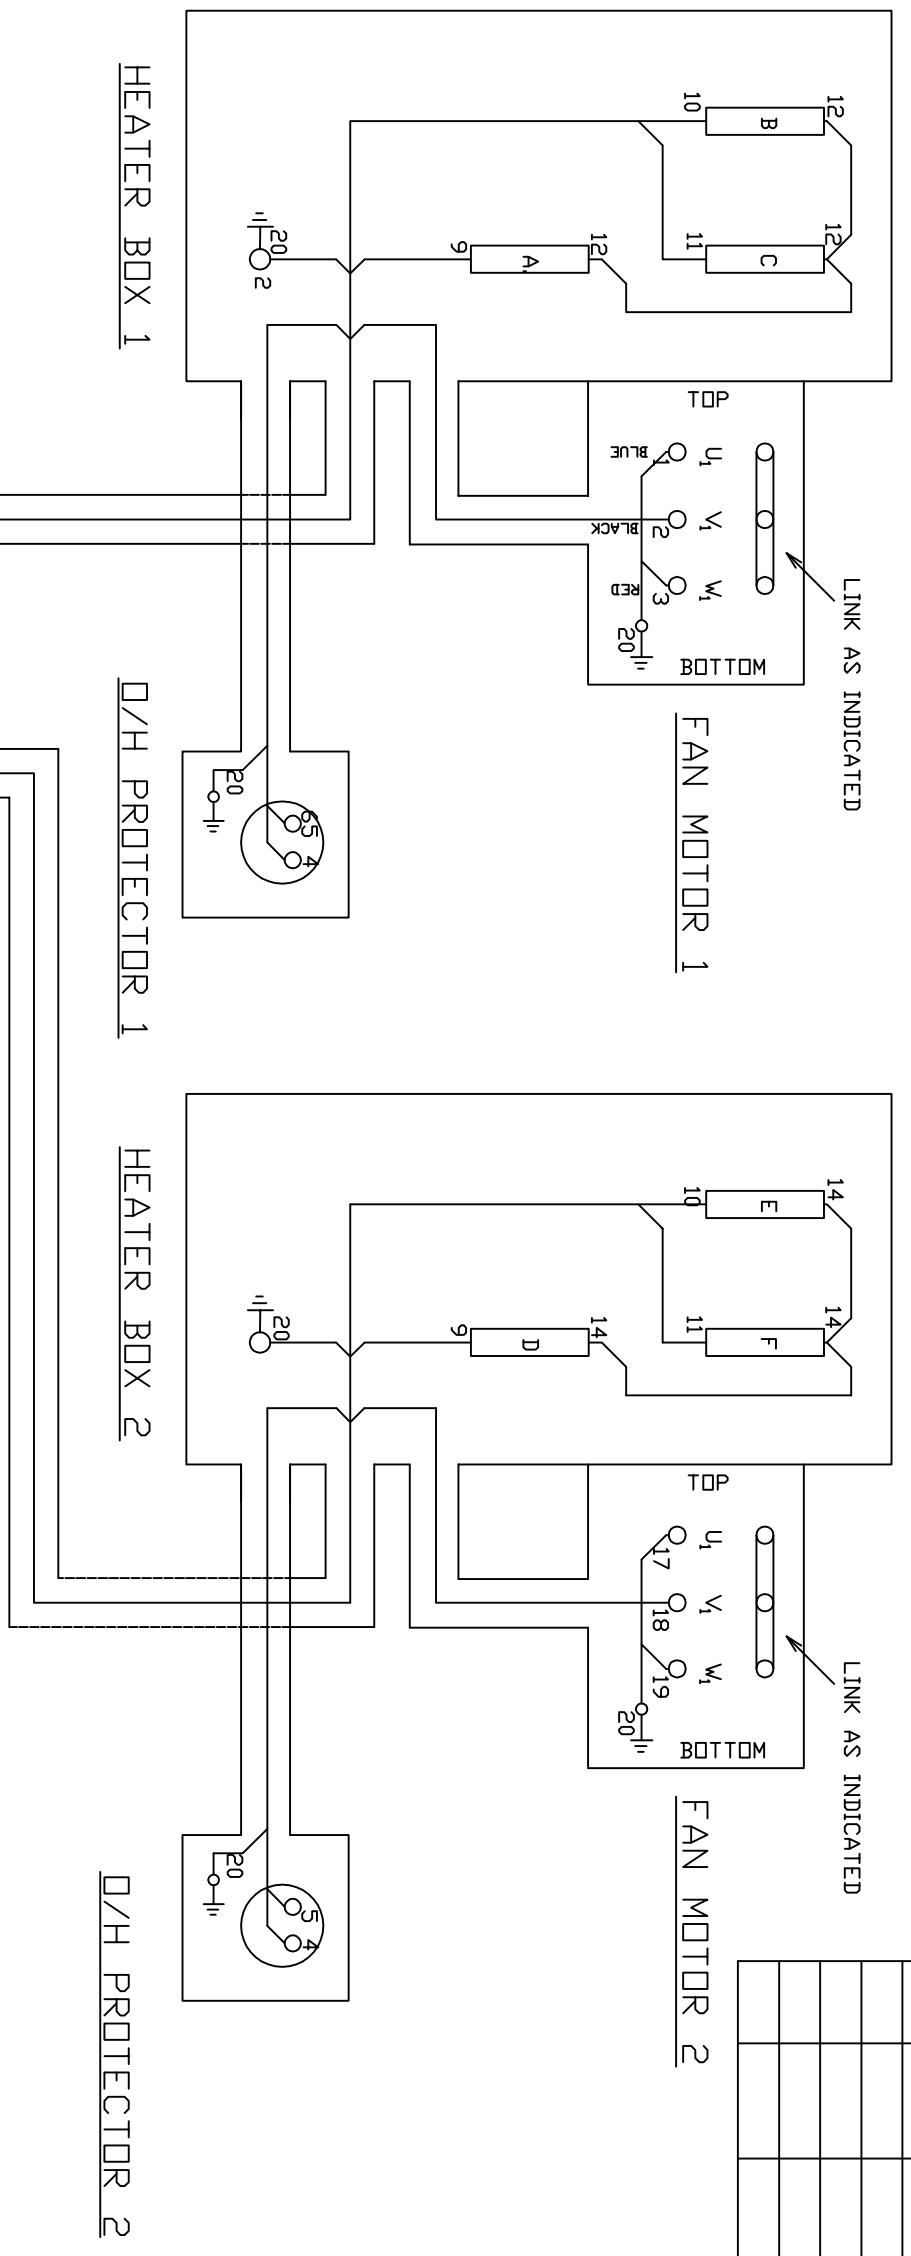

ISSUE	DATE	AMENDMENTS
1	23/10/15	ORIGINAL

ELECTRICAL BOX

TITLE  
WIRING DIAGRAM - MF4 480V / 60Hz / 3PH

© 1993  
3RD ANGLE PROJECTION  
DD NOT SCALE  
IF IN DOUBT ASK

MATERIAL  
FINISH

DRAWN : W.DAGLISH  
CAD SCALE : ---  
DRG.ND.  
5011385

SHEET  
1 OF 1