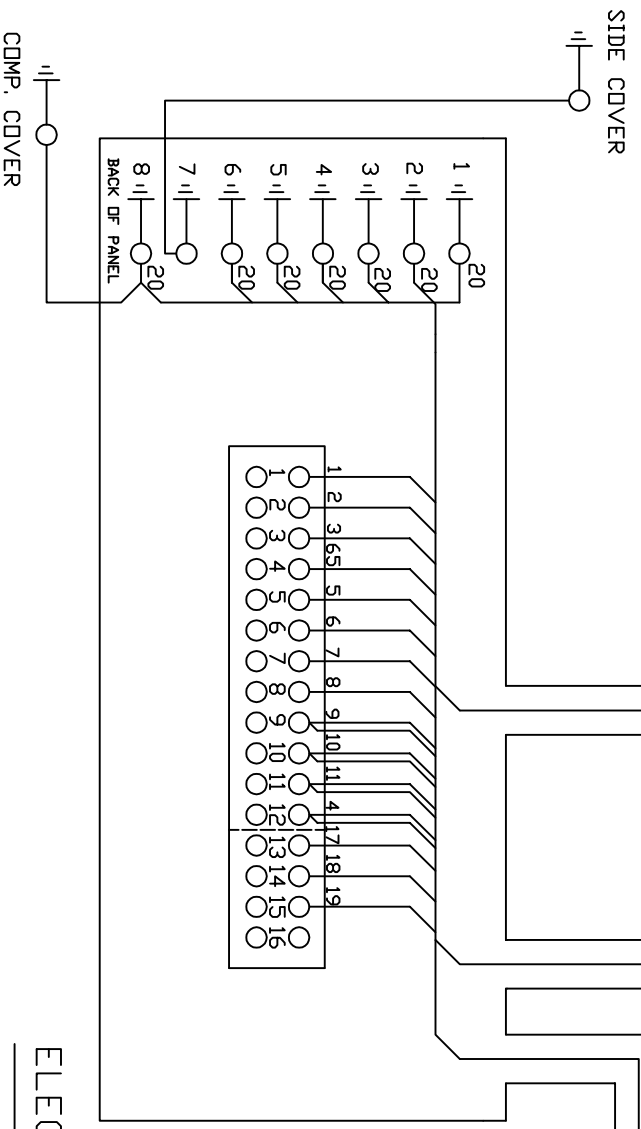

ISSUE	DATE	AMENDMENTS
1	23/10/15	ORIGINAL

ELECTRICAL BOX

TITLE  
WIRING DIAGRAM - MF4 480V / 60Hz / 3PH

© 1993  
3RD ANGLE PROJECTION  
DD NOT SCALE  
IF IN DOUBT ASK

MATERIAL  
FINISH

DRAWN : W.DAGLISH  
CAD SCALE : ---  
DRG.ND.  
5011385

SHEET  
1 OF 1